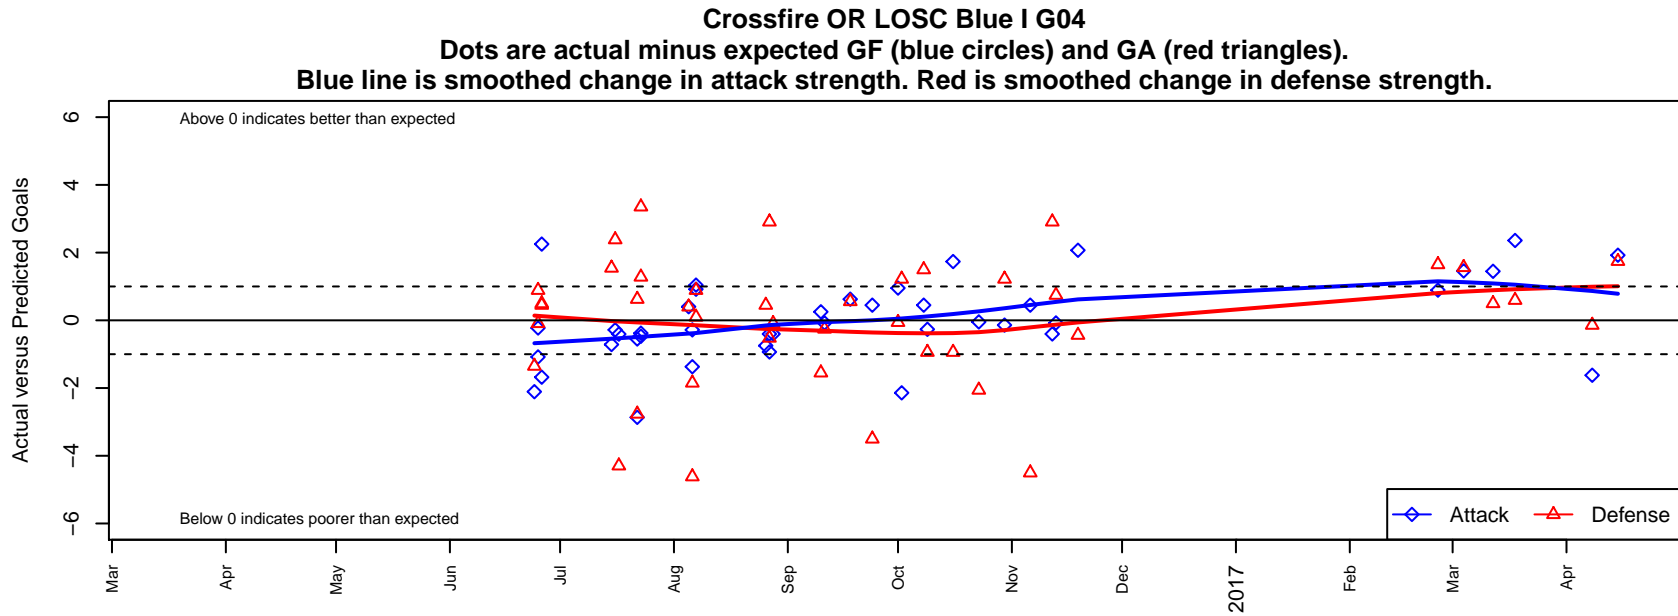

## Crossfire OR LOSC Blue I G04

Crossfire Oregon  
 Lake Oswego, OR  
 G04 total strength=881  
 attack=1.83 defense=0.96  
 fall league = PTT G04 Div 1 White  
 spr league = Spr OYS G04 Div 1 White

alt names used:  
 LAKE OSWEGO LOSC GIRLS BLUE U13 TEA  
 LAKE OSWEGO GIRLS BLUE U13 TEAM A (C  
 LOSC 04G Blue 1  
 LOSC Fusion  
 LOSC Fusion  
 LOSC G04 Fusion  
 LOSC 04G Blue 1  
 LOSC 04G Blue 1

**attack and defense variance (black dot)  
relative to other teams  
and top 10 in region**

**attack and defense rating  
relative to others at age  
and all opponents in last 13 months**

**Performance relative to 13 month average**