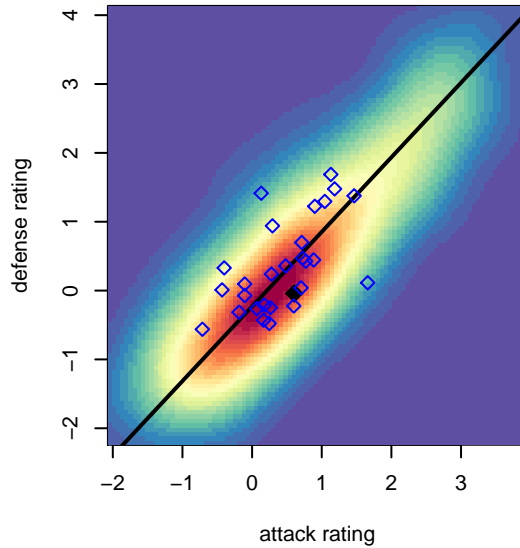

## Crossfire OR LOSC Blue I G04

Crossfire Oregon  
 Lake Oswego, OR  
 G04 total strength=881  
 attack=1.83 defense=0.96  
 fall league = PTT G04 Div 1 White  
 spr league = Spr OYS G04 Div 1 White

alt names used:  
 LAKE OSWEGO LOSC GIRLS BLUE U13 TEA  
 LAKE OSWEGO GIRLS BLUE U13 TEAM A (C  
 LOSC 04G Blue 1  
 LOSC Fusion  
 LOSC Fusion  
 LOSC G04 Fusion  
 LOSC 04G Blue 1  
 LOSC 04G Blue 1

**attack and defense variance (black dot)  
relative to other teams  
and top 10 in region**

**attack and defense rating  
relative to others at age  
and all opponents in last 13 months**

**Performance relative to 13 month average**