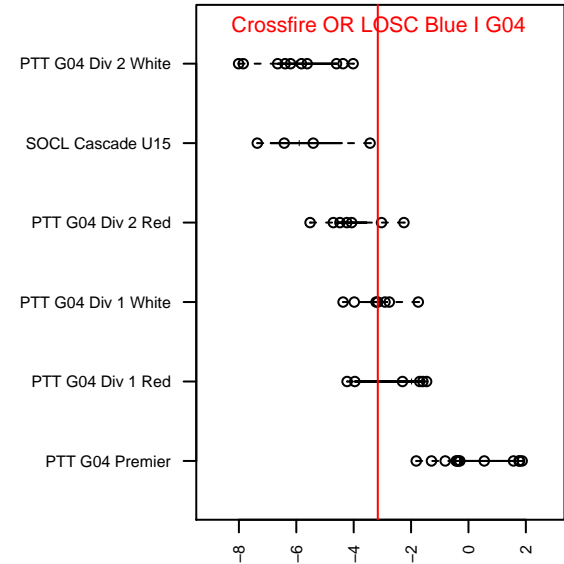

## Crossfire OR LOSC Blue I G04

Crossfire Oregon  
 Lake Oswego, OR  
 G04 total strength=881  
 attack=1.83 defense=0.96  
 fall league = PTT G04 Div 1 White  
 spr league = Spr OYS G04 Div 1 White

alt names used:  
 LAKE OSWEGO LOSC GIRLS BLUE U13 TEA  
 LAKE OSWEGO GIRLS BLUE U13 TEAM A (C  
 LOSC 04G Blue 1  
 LOSC Fusion  
 LOSC Fusion  
 LOSC G04 Fusion  
 LOSC 04G Blue 1  
 LOSC 04G Blue 1

**attack and defense variance (black dot)  
relative to other teams  
and top 10 in region**

**attack and defense rating  
relative to others at age  
and all opponents in last 13 months**

**Performance relative to 13 month average**