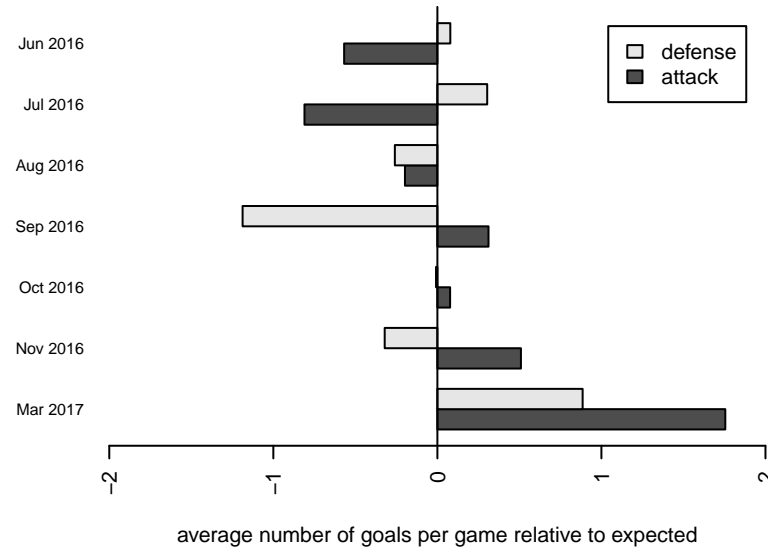

Performance relative to 13 month average