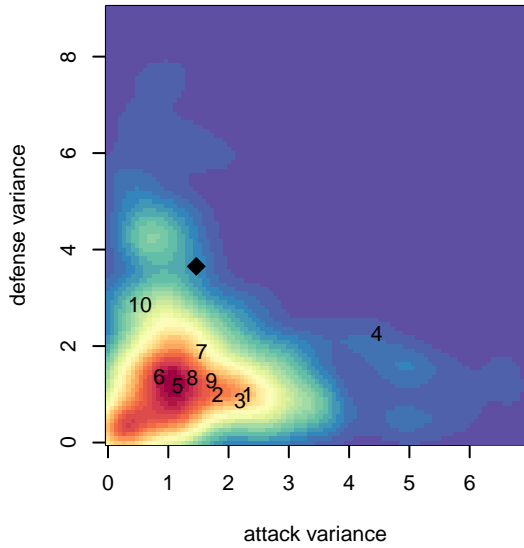

## Crossfire OR LOSC Blue I G04

Crossfire Oregon  
 Lake Oswego, OR  
 G04 total strength=881  
 attack=1.83 defense=0.96  
 fall league = PTT G04 Div 1 White  
 spr league = Spr OYS G04 Div 1 White

alt names used:  
 LAKE OSWEGO LOSC GIRLS BLUE U13 TEA  
 LAKE OSWEGO GIRLS BLUE U13 TEAM A (C  
 LOSC 04G Blue 1  
 LOSC Fusion  
 LOSC Fusion  
 LOSC G04 Fusion  
 LOSC 04G Blue 1  
 LOSC 04G Blue 1

**attack and defense variance (black dot)  
relative to other teams  
and top 10 in region**

**attack and defense rating  
relative to others at age  
and all opponents in last 13 months**

**Performance relative to 13 month average**