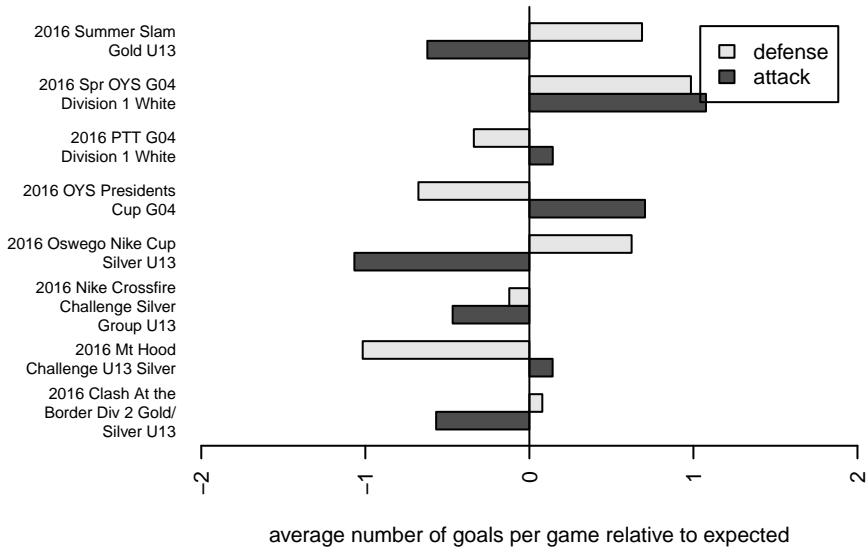

## Crossfire OR LOSC Blue I G04

Crossfire Oregon  
 Lake Oswego, OR  
 G04 total strength=881  
 attack=1.83 defense=0.96  
 fall league = PTT G04 Div 1 White  
 spr league = Spr OYS G04 Div 1 White

alt names used:  
 LAKE OSWEGO LOSC GIRLS BLUE U13 TEA  
 LAKE OSWEGO GIRLS BLUE U13 TEAM A (C  
 LOSC 04G Blue 1  
 LOSC Fusion  
 LOSC Fusion  
 LOSC G04 Fusion  
 LOSC 04G Blue 1  
 LOSC 04G Blue 1

Venues played:  
 2016 Clash At the Border Div 2 Gold/Silver U13  
 2016 Nike Crossfire Challenge Silver Group U1  
 2016 Oswego Nike Cup Silver U13  
 2016 Mt Hood Challenge U13 Silver  
 2016 Summer Slam Gold U13  
 2016 PTT G04 Division 1 White  
 2016 OYS Presidents Cup G04  
 2016 Spr OYS G04 Division 1 White

**attack and defense variance (black dot)  
relative to other teams  
and top 10 in region**

**attack and defense rating  
relative to others at age  
and all opponents in last 13 months**

**Performance relative to 13 month average**